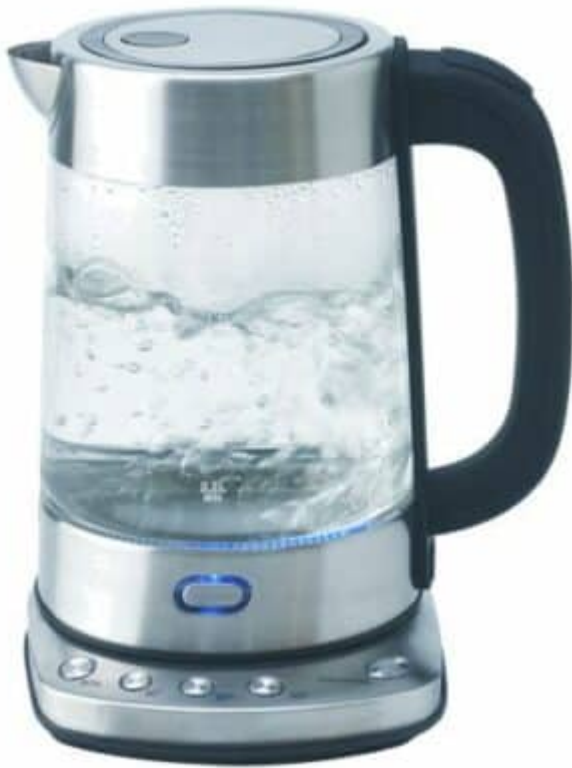

Ecuadorian Raw, Green Coffee Beans

- 1 lb. bag of washed, unroasted Ecuador Espíndola beans
- Burman Coffee Traders' gourmet coffee beans
- For use with the [NESCO Coffee Bean Roaster](#)

Guatemalan Raw, Green Coffee Beans

- 1 lb. bag of washed, unroasted Guatemalan Huehue beans
- Burman Coffee Traders' gourmet coffee beans
- For use with the [NESCO Coffee Bean Roaster](#)

Digital Glass Water Kettle 1.7 Liter

- 1500 watts/120 volts
 - 1.8 Quart Glass Pitcher with Level Marks; BPA free
 - 360 degree swivel power base with cord storage
 - Stainless steel concealed heating element and trim
 - Kettle turns off when reaches chosen temperature
 - Removable, washable filter
 - Temperature settings range from 175° F, 190° F, 200° F, and Boil
 - BPA free – glass pitcher with level marks
 - Illuminating LED power indicator around bottom of kettle
 - Over-heating protection
-

Coffee Urn (25 cup)

- Attractive stainless steel body & 950 watt heating element
- Easy-to-use dispenser & drip-free spout with continuous pour option
- On/Off switch with protective silicone cover
- Durable plastic coffee basket
- Stay-cool grips & handles
- Locking lid & skid-proof rubber feet

Coffee Urn (30 cup)

- Double wall insulation & 950 watt heating element
- Drip-free spout with continuous pour option & coffee level indicator
- On/Off switch with heating & ready-to-serve indicator lights
- Dishwasher safe stainless steel coffee basket
- Stay-cool handles & locking lid