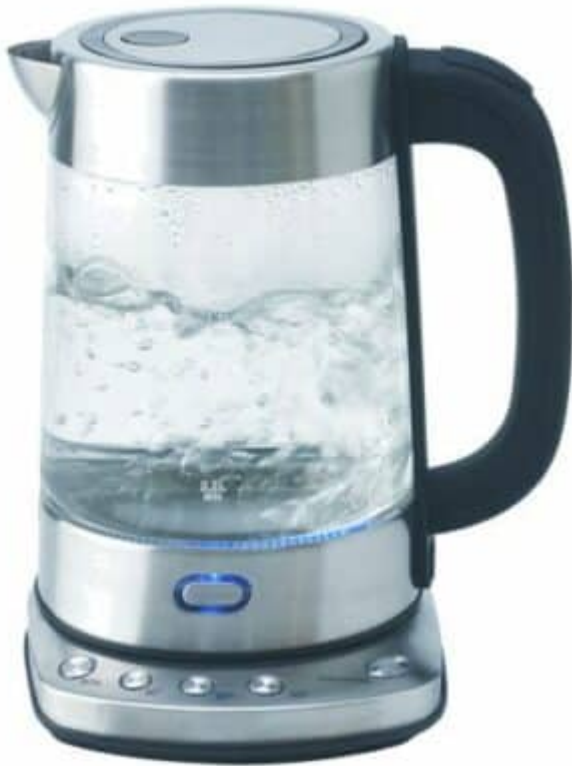

Digital Glass Water Kettle 1.7 Liter

- 1500 watts/120 volts
- 1.8 Quart Glass Pitcher with Level Marks; BPA free
- 360 degree swivel power base with cord storage
- Stainless steel concealed heating element and trim
- Kettle turns off when reaches chosen temperature
- Removable, washable filter
- Temperature settings range from 175° F, 190° F, 200° F, and Boil
- BPA free – glass pitcher with level marks
- Illuminating LED power indicator around bottom of kettle
- Over-heating protection